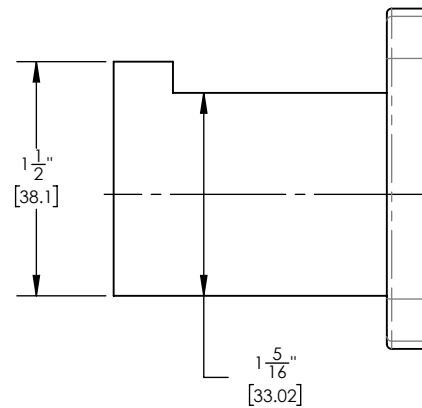

181-76

■ **PRODUCT FEATURES**

- Style: Contemporary
- Collection: Radi
-
-
-

■ **TECHNICAL DETAILS**

ADA Compliance: No
 Installation Type: Wall Mounted
 Primary Material: Brass

■ **PRODUCT DIMENSIONS**

www.phylrich.com