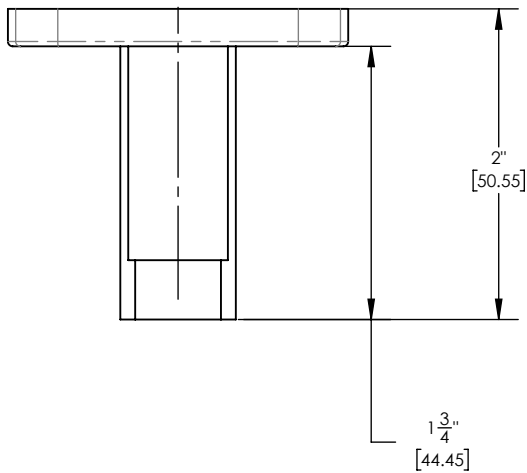

181-76

■ **PRODUCT FEATURES**

- Style: Contemporary
- Collection: Radi
-
-
-

■ **TECHNICAL DETAILS**

ADA Compliance: No
 Installation Type: Wall Mounted
 Primary Material: Brass

■ **PRODUCT DIMENSIONS**

www.phylrich.com